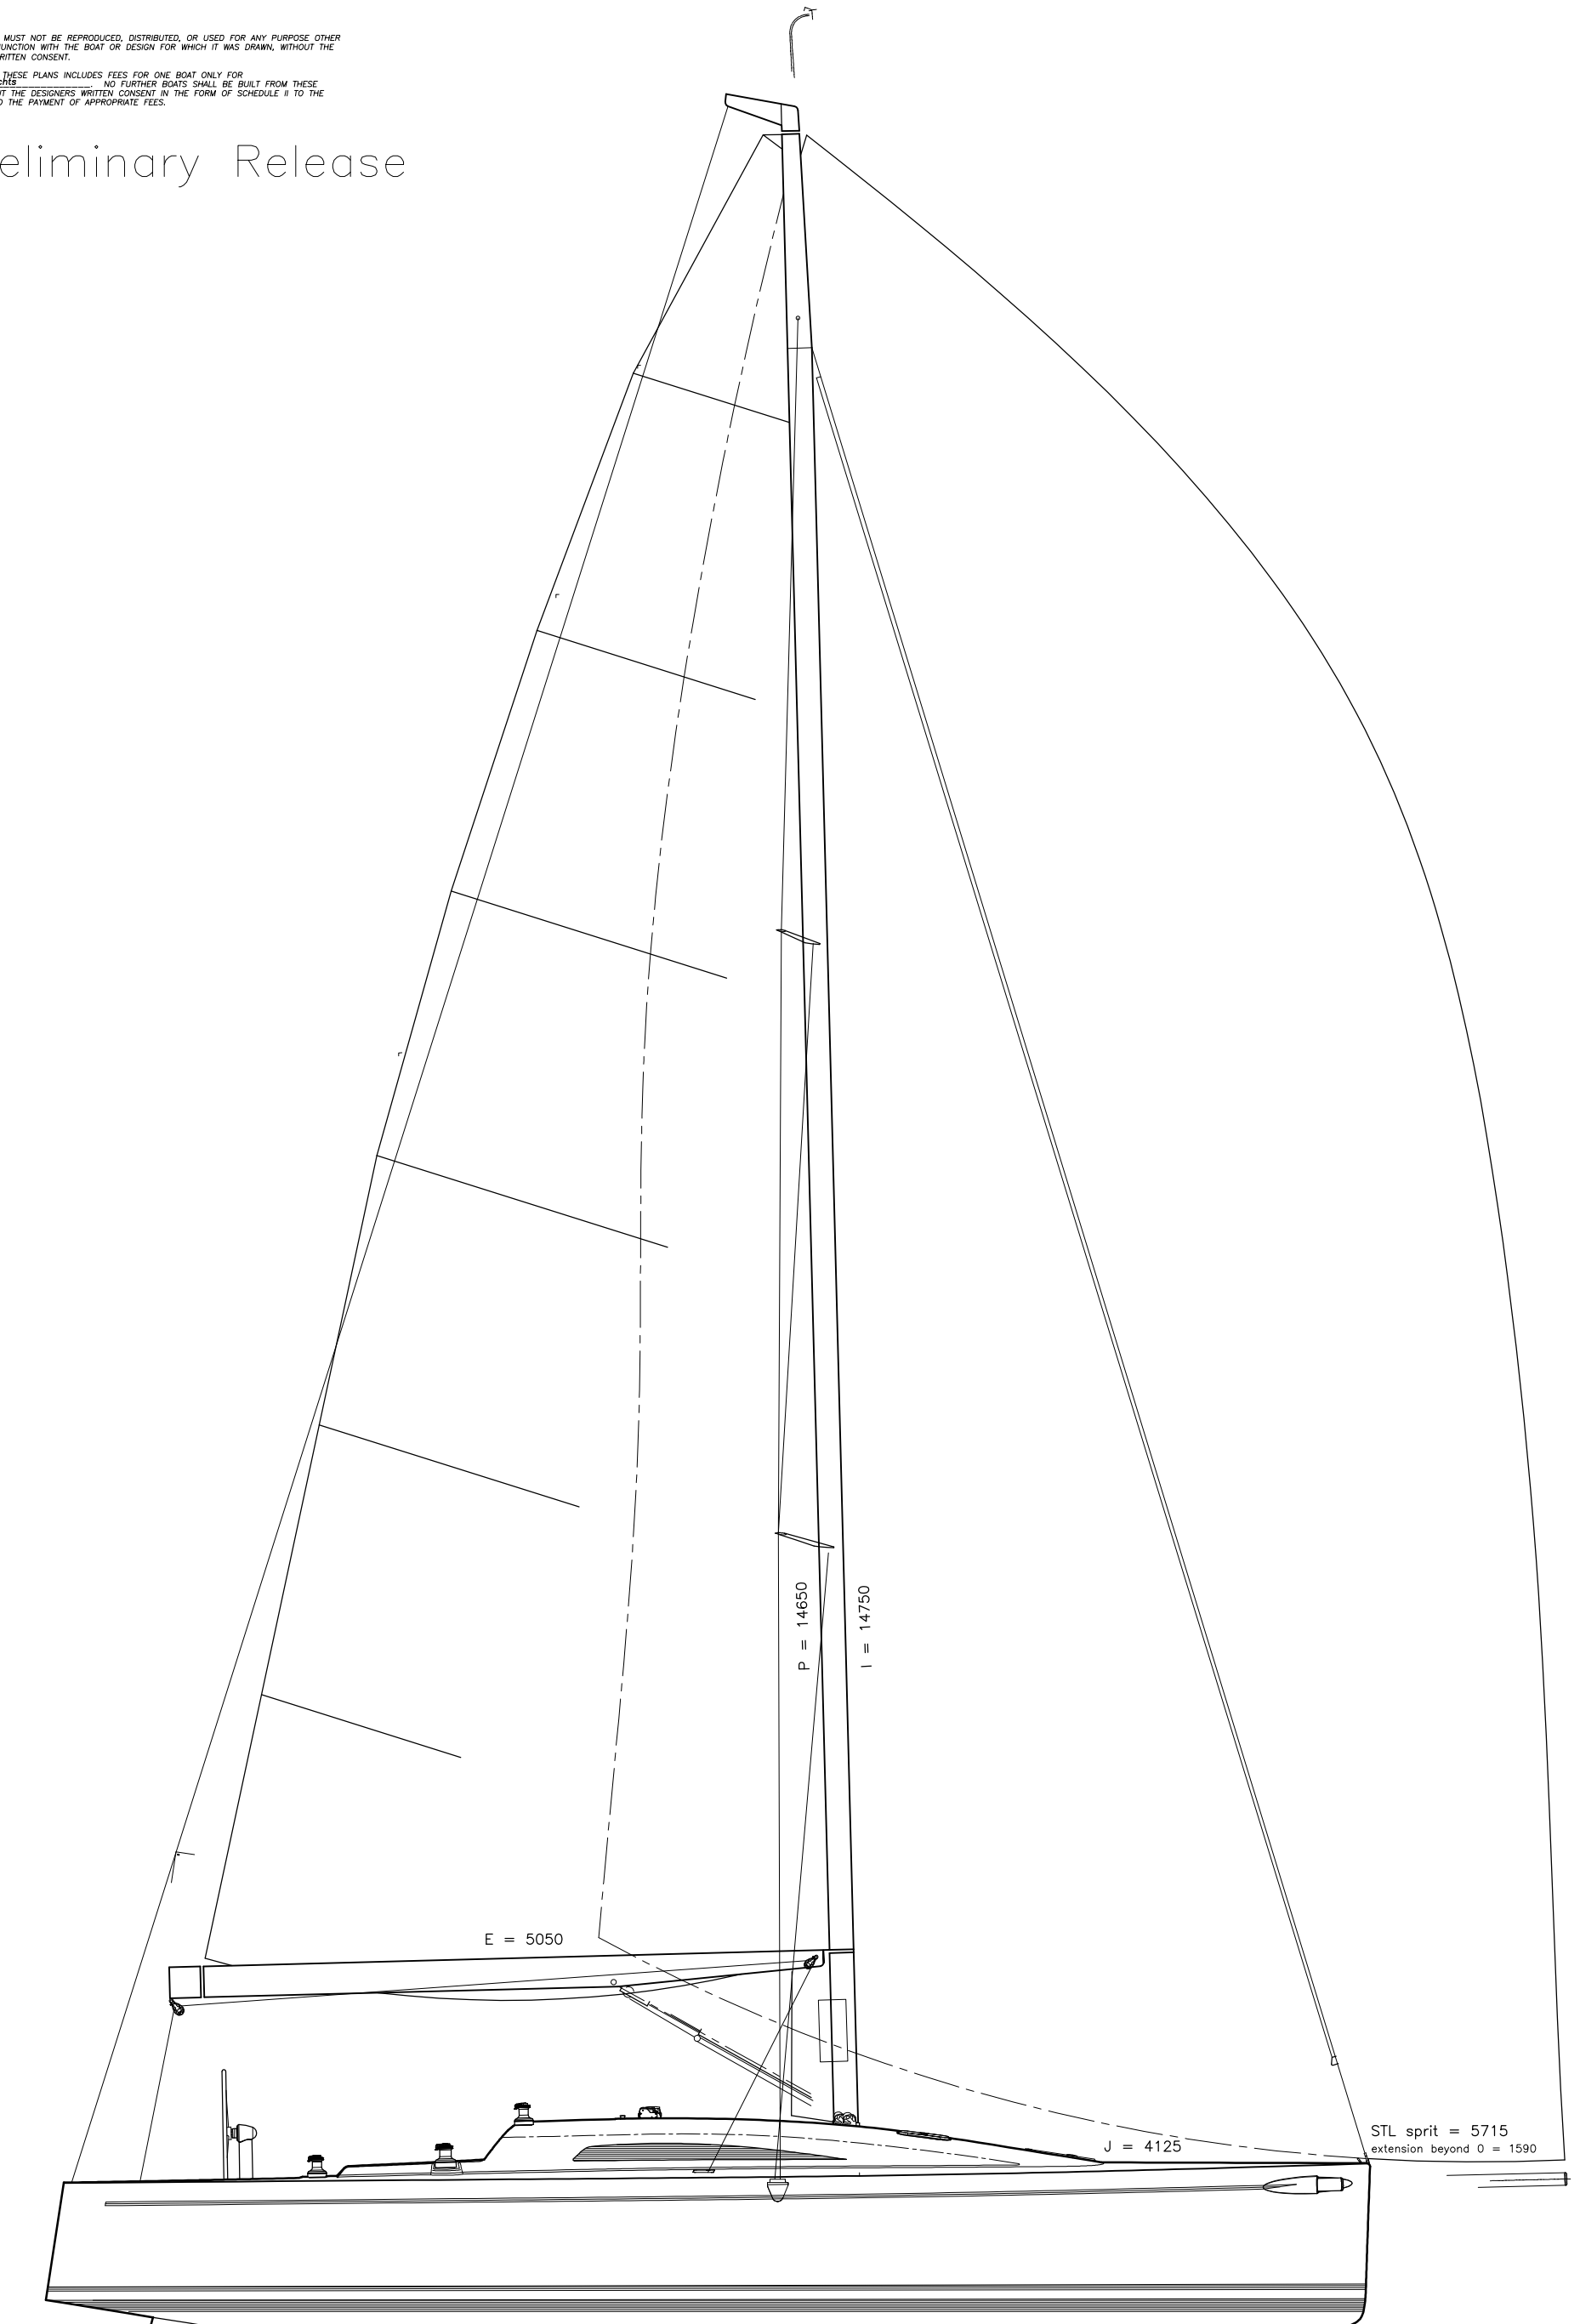

Preliminary Release

MILLS DESIGN

Summit 35 10.70m IRC Cruiser/Racer
for: Summit Yachts

Sail Plan	d.036: Sum35-1011 SP
Scale @ A1 = 1:30	© Mills Design 03/08/07
Mills Design Ltd. Glendole Kilbride Wicklow Ireland	t: +353 404 48500 f: +353 404 48501 m: +353 87 2242804 info@mills-design.com www.mills-design.com